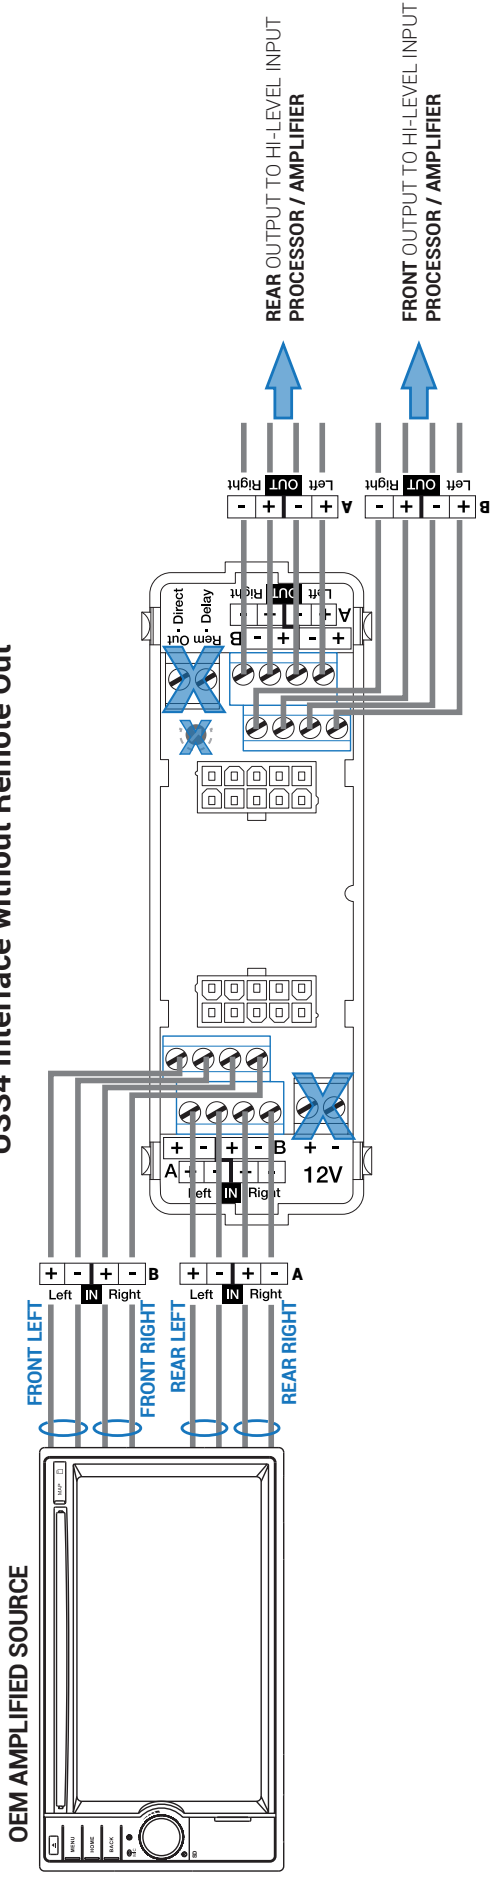

USS4 Interface without Remote Out