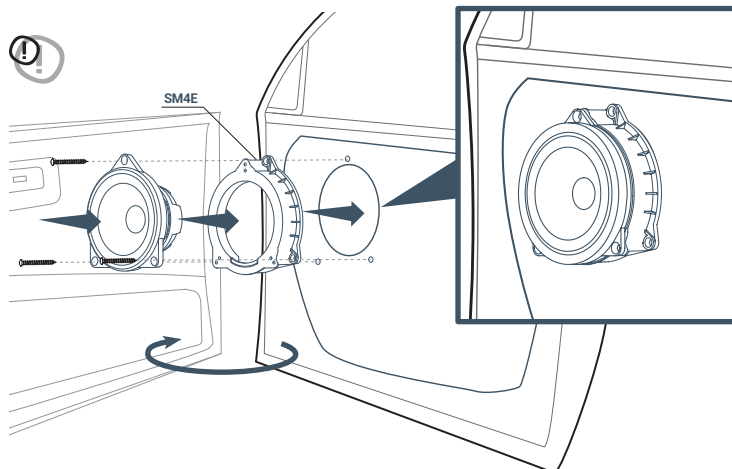

APBMW SM4E installation with X4M; M4M

** SM4E adapter necessary for some car models. For adapter selection according to car model see compatibility list at: <http://www.audison.eu/Prima/SoundPack>

For detailed installation instructions visit: <http://www.audison.eu/Prima/SoundPack>