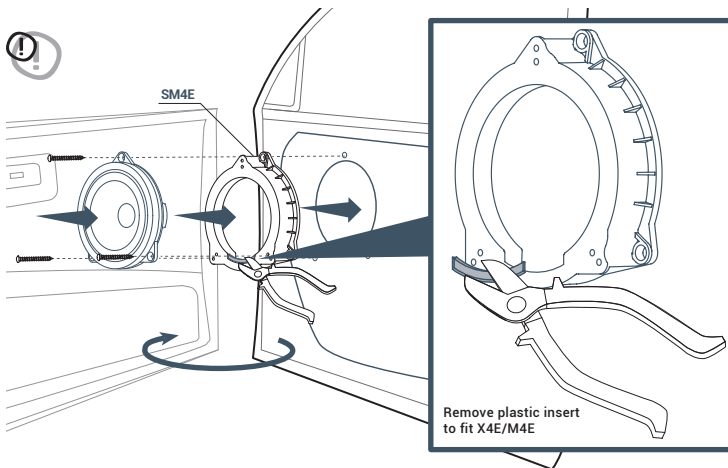

APBMW SM4E installation with X4E; M4E

** SM4E adapter necessary for some car models. For adapter selection according to car model see compatibility list at: <http://www.audison.eu/Prima/SoundPack>

For detailed installation instructions visit: <http://www.audison.eu/Prima/SoundPack>