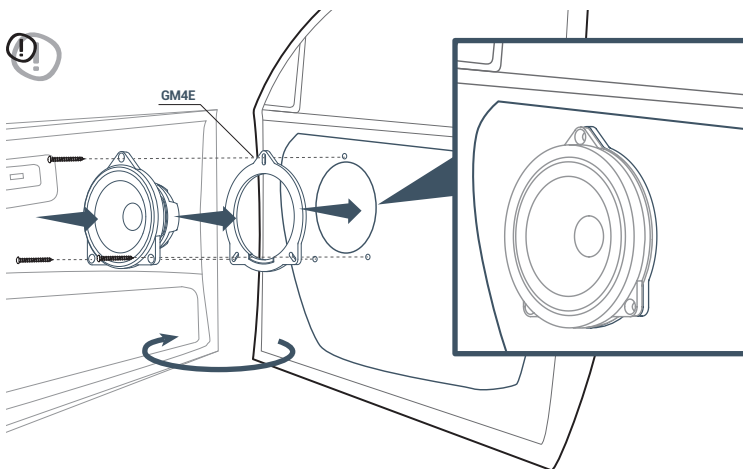

APBMW GM4E installation with X4M; M4M

** GM4E adapter necessary for some car models. For adapter selection according to car model see compatibility list at: <http://www.audison.eu/Prima/SoundPack>

For detailed installation instructions visit: <http://www.audison.eu/Prima/SoundPack>