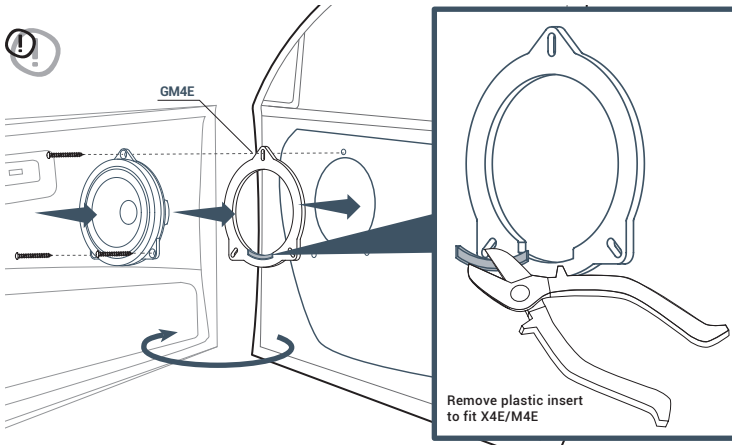

APBMW GM4E installation with X4E; M4E

** GM4E adapter necessary for some car models. For adapter selection according to car model see compatibility list at: <http://www.audison.eu/Prima/SoundPack>
For detailed installation instructions visit: <http://www.audison.eu/Prima/SoundPack>